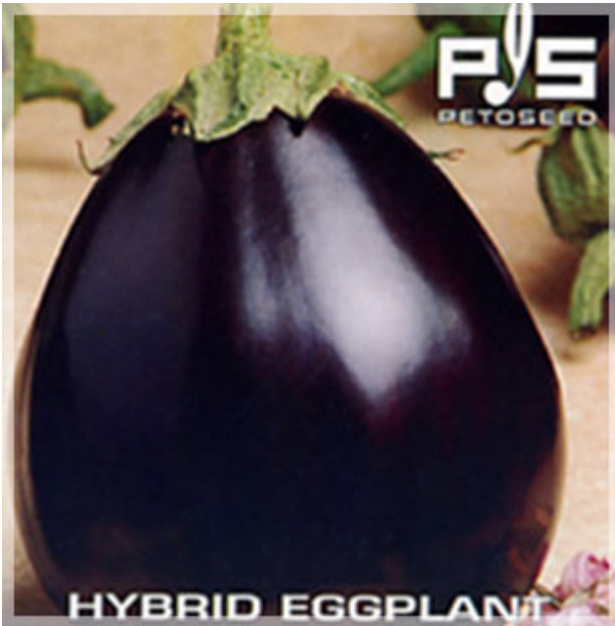

شركة الأسمدة المتحدة السعودية
SAUDI UNITED FERTILIZER CO.

TOP BELL

DESCRIPTION* :

- Medium tall upright plant, very early, highly productive.
- Fruits are shiny dark black color.
- Fruit are oval round shape.